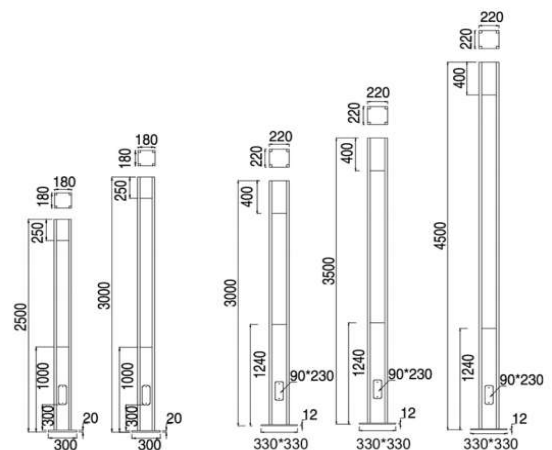

1-LXW=180mmx180mm
2-LXW=220mmx220mm

Frame

Aluminium Die-cast

Color Tempertaure

4000K

Power

25W

Total Luminous Flux

Surface

Optics

Clear glass

Dimming

NON-Dimmable

Operating Voltage

100V-240V

Standard Lifetime

L70 minimum at 50,000
burning hours

Dimension diagram

Remarks:-

Address: Plot #7 Saroorpur-Nangla Industrial Area,Ballabgarh-Sohna Road,Faridabad-121005

Email: info@sovitron.com